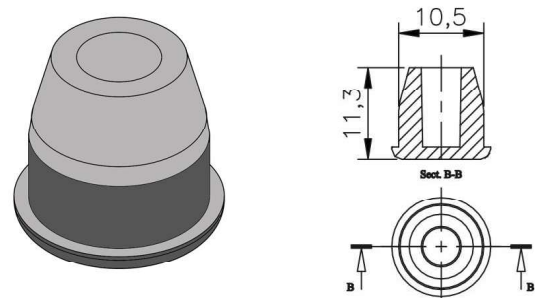

Ref./Code

1575PM

Espec. / Spec.

PVC

QTY / GR

5000 4918