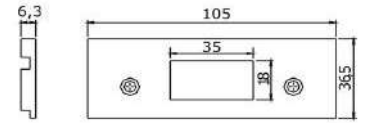

Ref./Code	Espec. / Caract. / Spec.	QTY / GR
519P	PA6GF	250 3109