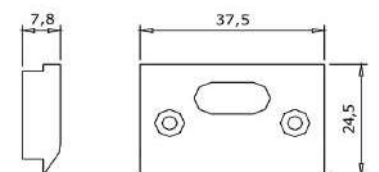

Ref./Code	Espec. / Caract. / Spec.	QTY / GR
511P	PA6	500 1725