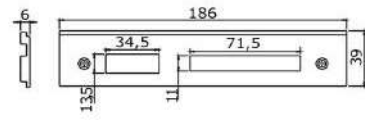

Ref./Code	Espec. / Caract. / Spec.	QTY / GR
770P	PA6GF	150 6670