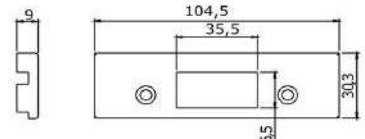

Ref./Code	Espec. / Caract. / Spec.	QTY / GR
444P	PA6	250 4710