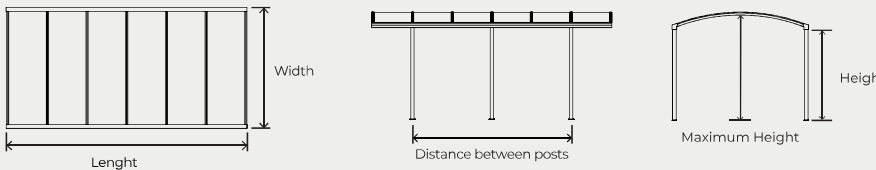

Standard:

Ref.	Height (mm)	Width (mm)	Length (mm)	Distance between posts (mm)	Maximum Height (mm)	Posts	Crossbeams	Gutters	RAL
WSC000	2100	3000	5000	2964	2430	4	6	2	7016 STR
WSC010	2500	3000	5000	2964	2830	4	6	2	7016 STR
WSC001	2100	3000	5000	2964	2430	4	6	2	9016/770
WSC011	2500	3000	5000	2964	2830	4	6	2	9016/770

Ref.	Height (mm)	Width (mm)	Length (mm)	Distance between posts (mm)	Maximum Height (mm)	Posts	Crossbeams	Gutters	RAL
WSC020	2100	3000	6000	1980 + 1980	2430	6	7	2	7016 STR
WSC030	2500	3000	6000	1980 + 1980	2830	6	7	2	7016 STR
WSC021	2100	3000	6000	1980 + 1980	2430	6	7	2	9016/770
WSC031	2500	3000	6000	1980 + 1980	2830	6	7	2	9016/770

Bespoke:

Other dimensions on request.

Features:

- Posts: **80x80mm**
- Crossbeams: **60x50mm**
- Gutter: **100x116mm**
- Cellular polycarbonate **6mm anti UV**
- Thermo-lacquered aluminum
- EPDM Sealants
- Fixing screws included
- Screwing base