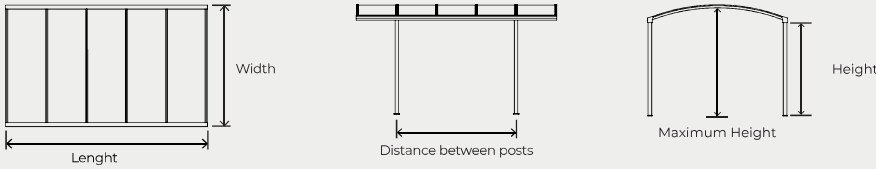

Standard:

Ref.	Height (mm)	Width (mm)	Length (mm)	Distance between posts (mm)	Maximum Height (mm)	Posts	Crossbeams	Gutters	RAL
WSC000	2100	3000	5000	2964	2430	4	6	2	7016 STR
WSC010	2500	3000	5000	2964	2830	4	6	2	7016 STR
WSC001	2100	3000	5000	2964	2430	4	6	2	9016/770
WSC011	2500	3000	5000	2964	2830	4	6	2	9016/770

Ref.	Height (mm)	Width (mm)	Length (mm)	Distance between posts (mm)	Maximum Height (mm)	Posts	Crossbeams	Gutters	RAL
WSC020	2100	3000	6000	1980 + 1980	2430	6	7	2	7016 STR
WSC030	2500	3000	6000	1980 + 1980	2830	6	7	2	7016 STR
WSC021	2100	3000	6000	1980 + 1980	2430	6	7	2	9016/770
WSC031	2500	3000	6000	1980 + 1980	2830	6	7	2	9016/770

Bespoke:

Other dimensions on request.

Features:

- Posts: **80x80mm**
- Crossbeams: **60x50mm**
- Gutter: **100x116mm**
- Cellular polycarbonate **6mm anti UV**
- Thermo-lacquered aluminum
- EPDM Sealants
- Fixing screws included
- Screwing base