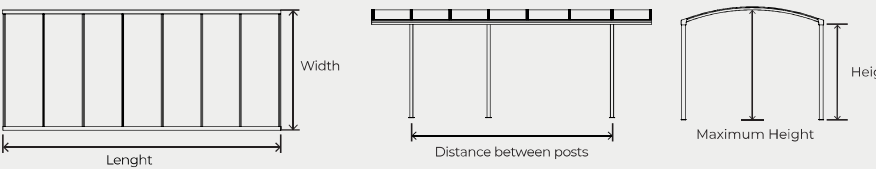

Standard:

Ref.	Height (mm)	Width (mm)	Length (mm)	Distance between posts (mm)	Maximum Height (mm)	Posts	Crossbeams	Gutters	RAL
WSC000	2100	3000	5000	2964	2430	4	6	2	7016 STR
WSC010	2500	3000	5000	2964	2830	4	6	2	7016 STR
WSC001	2100	3000	5000	2964	2430	4	6	2	9016/770
WSC011	2500	3000	5000	2964	2830	4	6	2	9016/770

Ref.	Height (mm)	Width (mm)	Length (mm)	Distance between posts (mm)	Maximum Height (mm)	Posts	Crossbeams	Gutters	RAL
WSC020	2100	3000	6000	1980 + 1980	2430	6	7	2	7016 STR
WSC030	2500	3000	6000	1980 + 1980	2830	6	7	2	7016 STR
WSC021	2100	3000	6000	1980 + 1980	2430	6	7	2	9016/770
WSC031	2500	3000	6000	1980 + 1980	2830	6	7	2	9016/770

Bespoke:

Other dimensions on request.

Features:

- Posts: **80x80mm**
- Crossbeams: **60x50mm**
- Gutter: **100x116mm**
- Cellular polycarbonate **6mm anti UV**
- Thermo-lacquered aluminum
- EPDM Sealants
- Fixing screws included
- Screwing base