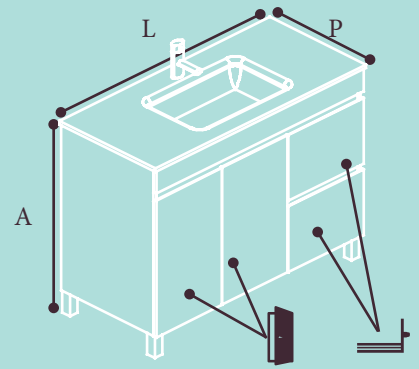

Frente de gavetas e portas
Front drawers and doors | Façades de tiroirs et portes | cajones y puertas delanteras

Lacado
Lacquered | Laqué | Lacado

Folheado
Veneer | Plaqué | Chapa de madera

Melamina
Melamine | Mélamine | Melamina

Corpo do móvel
Cabinets body | Corps du meuble | Cuerpo del mueble